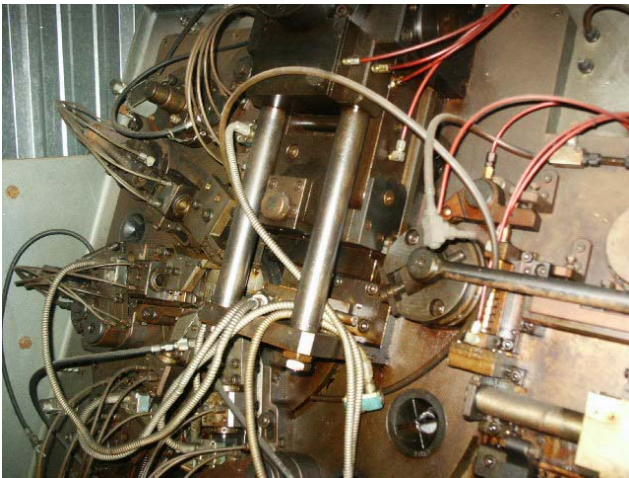

## ONE USED BIHLER RM30 WIRE FORMING MACHINE Machine no. 10693

PRICE: PLEASE CONTACT US FOR PRICING